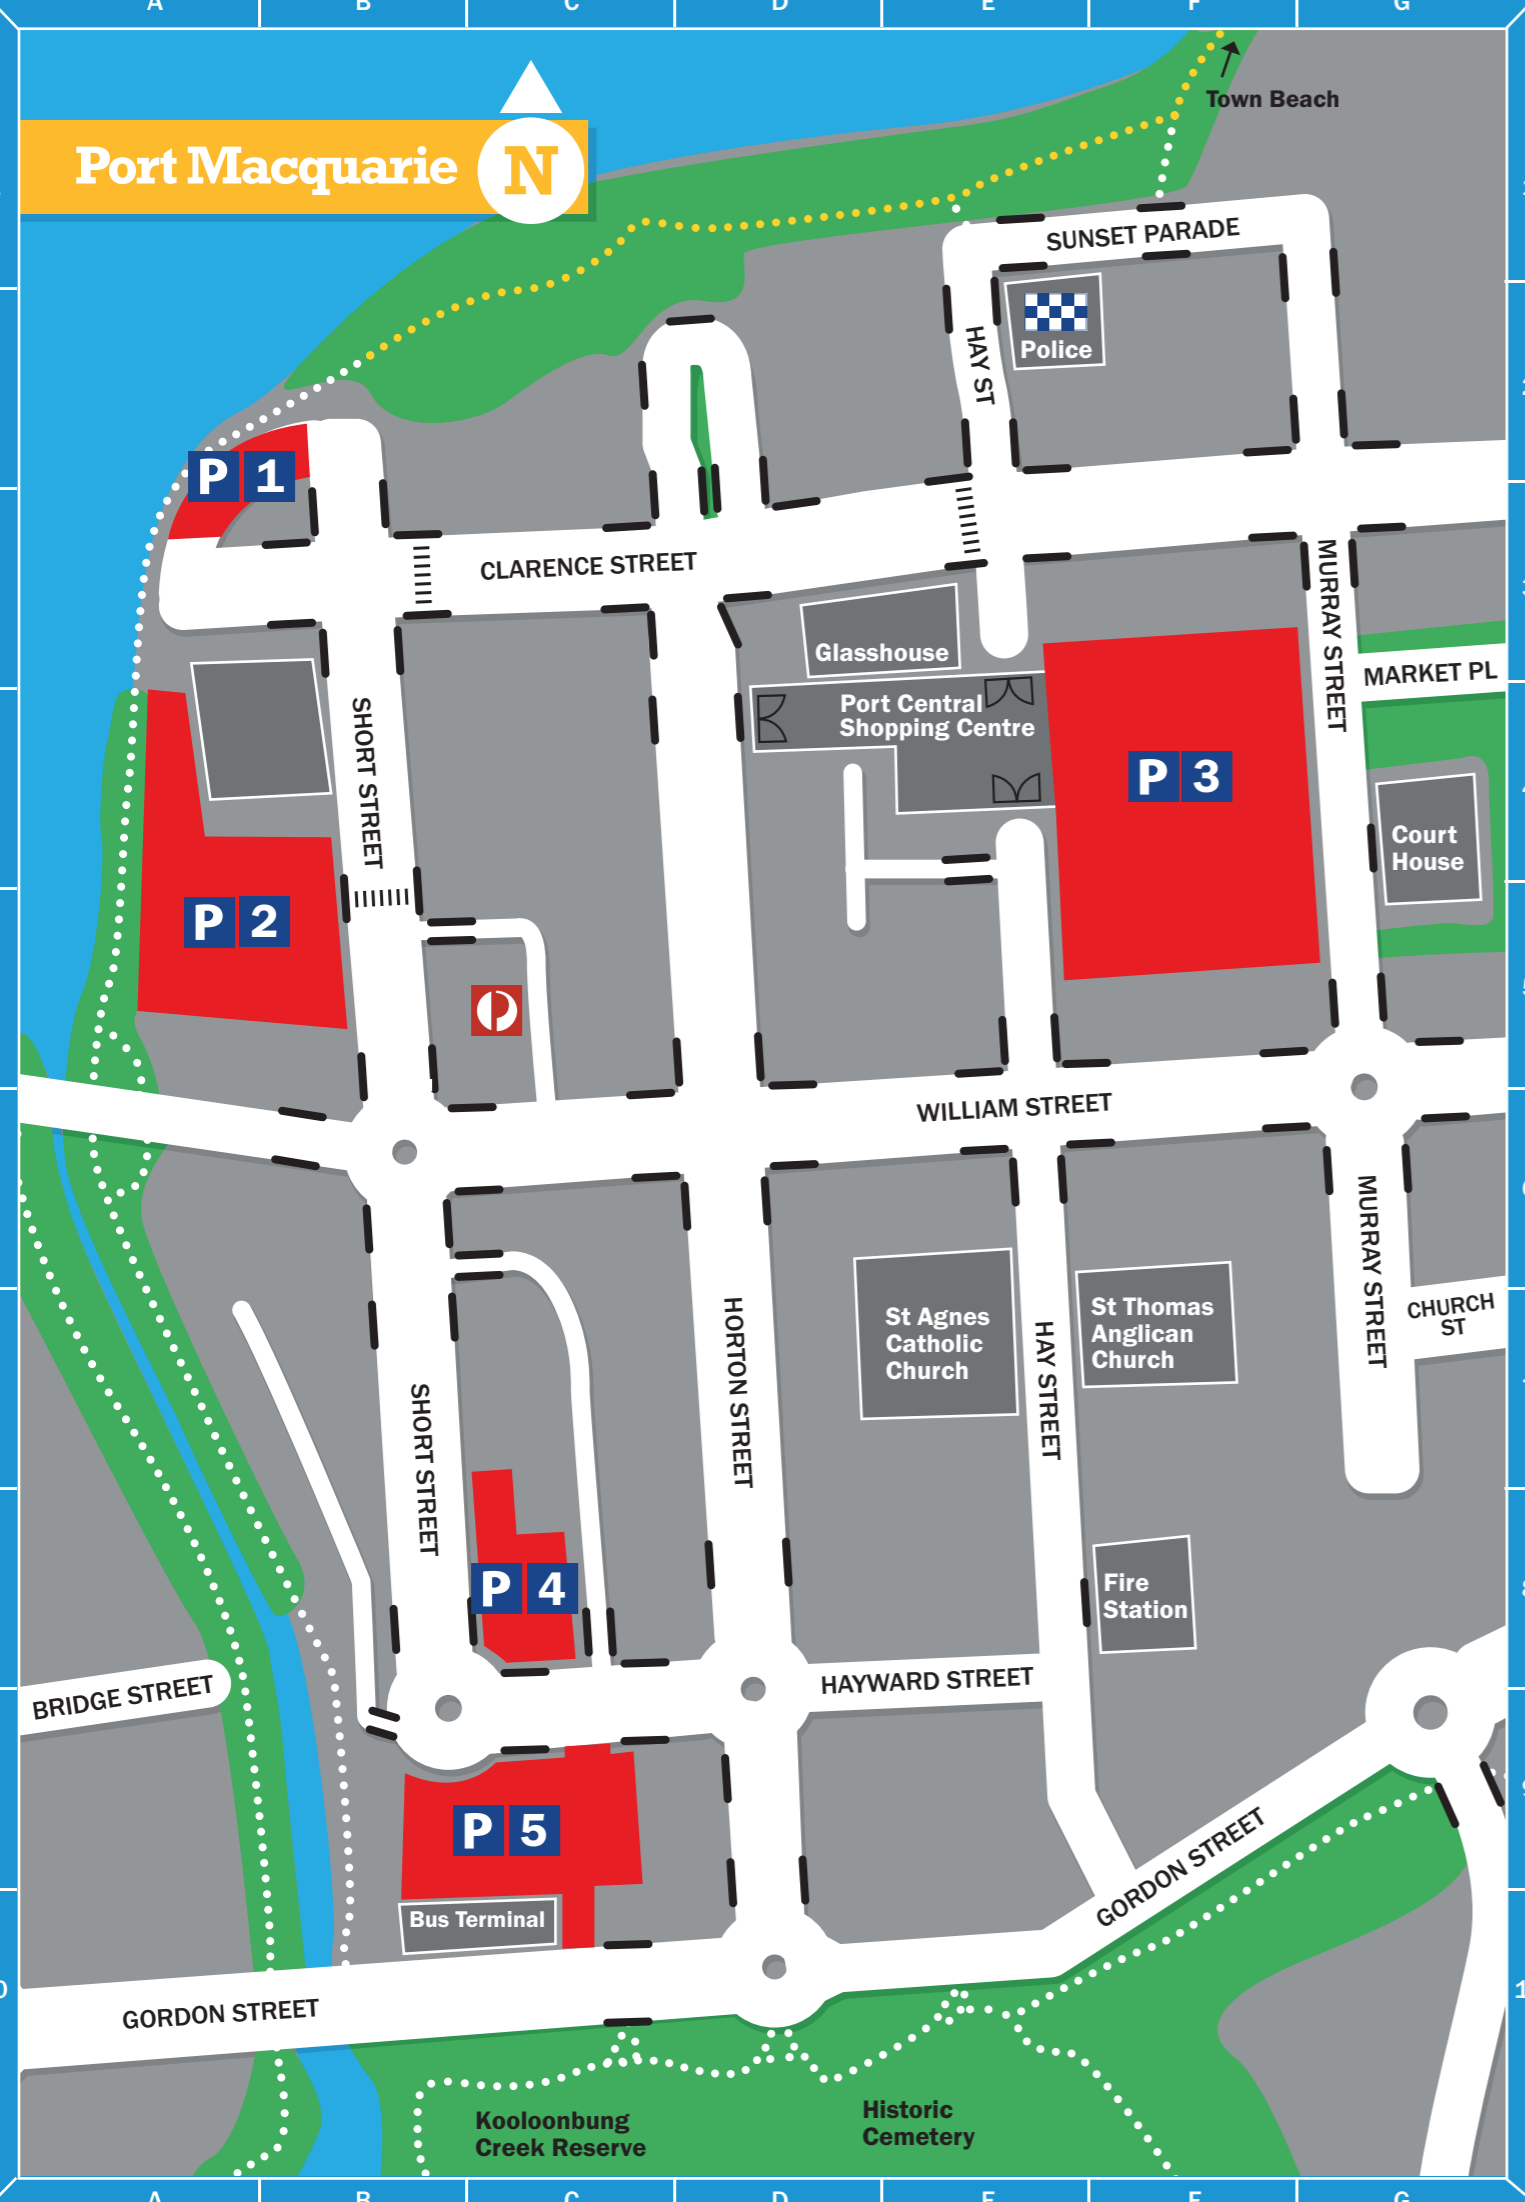

# Port Macquarie CBD Parking Map

## P1. Short Street (river end)

- > 34 spaces on Crown land road reserve
- > Five hour parking limit
- > 8.30am-6pm Monday-Friday

## P2. Plaza car park

- > 215 spaces on Crown land
- > 165 spaces are four hour limit between 8.30am-6pm Monday-Friday and 8.30am-12 noon Saturday

## P5. Coles car park

- > 317 spaces over two non-connected levels
- > 158 spaces on top level are all day parking, access from Gordon St
- > 159 spaces on basement level are three hour limit between 8.30am-6pm Monday-Friday and 8.30am-4pm Saturday